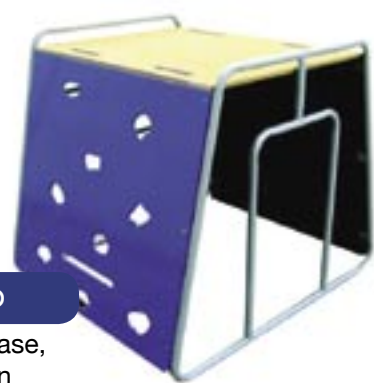

# PLAYZONE PODZ – MODULAR PLAY EQUIPMENT

Playzone PODZ are a unique modular play system that can be easily customised to your requirements and can be made as simple or as challenging as you like. All accessories are simple to attach and are made of high quality durable materials.

**COMPLETE SET DEAL** Includes:  
 1x Large Pod, 1x Small Pod, 1x Space Ladder, 1x Incline Bars, 1x Monkey Bars, 1x Horizontal Ladder and 1x Footprint Spacewalk.

**LARGE POD**  
 1.2m high x 1.4m base,  
 both sides shown